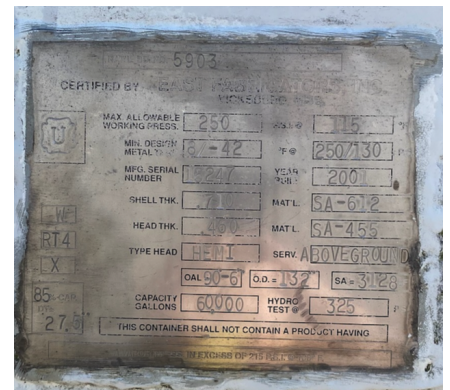

Used 60,000 Gallon Storage Vessel

**Available for Immediate Delivery
LPG/NGL Service**

This tank is located in Alma, GA

If we do not have a new or used tank or set of matching storage vessels in inventory to suit your needs, we will gladly locate the tanks you need at a competitive price, or we can custom manufacture the tank or set of vessels you require—to your exact specifications.

Year	MFG	Capacity	PSI	Serial No. / National Board No.	U1A Data Report
2001	East Fabricators	60,000	250	15247 / 5903	Available

Need help with your project? Save time and money, TransTech can provide Valve & Instrumentation kit to fit your tank, freight to the project site and full installation. Feel comfortable your project will be installed to the latest NFPA 58 Standard and will fit your needs.