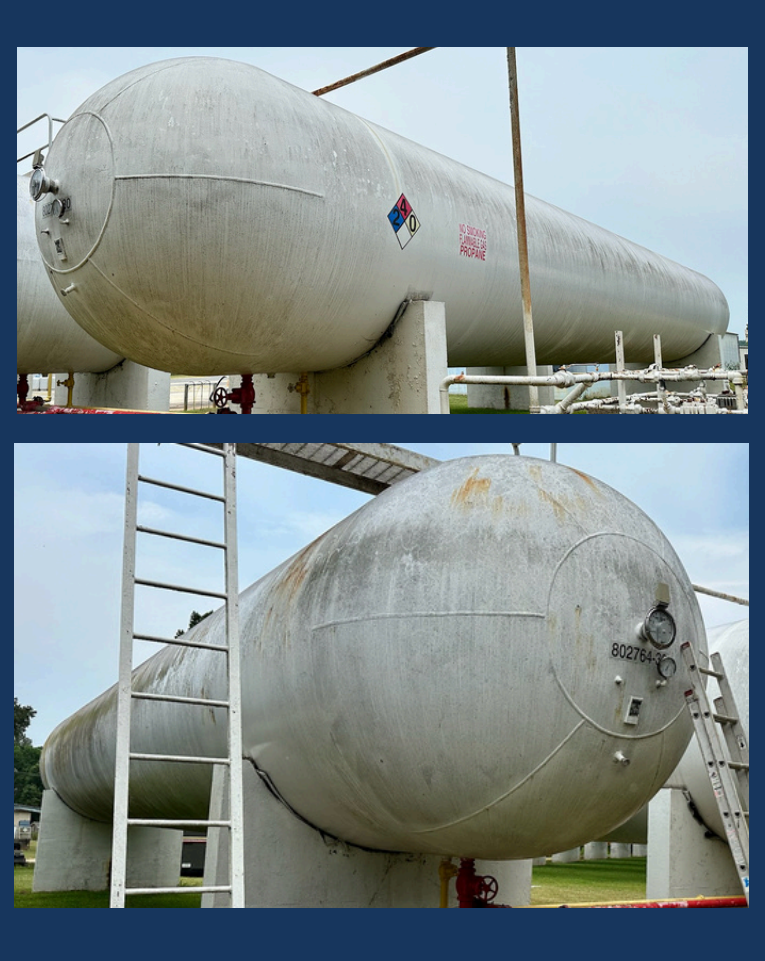

# Used 30,000 Gallon Storage Tanks

**Available for Immediate Delivery  
LPG/NGL Service**

Vessels are located in South Carolina

If we do not have a new or used tank or set of matching storage vessels in inventory to suit your needs, we will gladly locate the tanks you need at a competitive price, or we can custom manufacture the tank or set of vessels you require—to your exact specifications.

Year	Qty.	MFG	Capacity	PSI	Serial No. / National Board	U1A Data Report
1975	2	Atlas	30,000 Gallon	250	Yes / Yes	Available

**Need help with your project?** Save time and money, TransTech can provide Valve & Instrumentation kit to fit your tank, freight to the project site and full installation. Feel comfortable your project will be installed to the latest NFPA 58 Standard and will fit your needs.

**Tank Set & Installation!** From providing expert engineering assistance in specifying the correct valve and instrumentation, size piers to coordination of freight and offloading - through to site excavation and tank set, we provide a turnkey bulk plant or terminal solution.