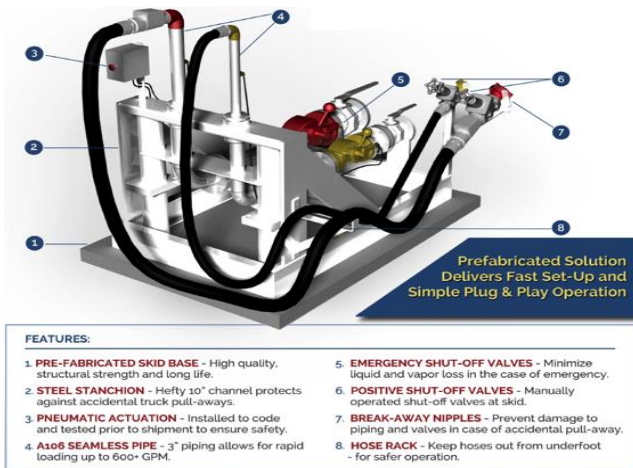

Year	MFG	Capacity	PSI	Serial No. / National Board No.	U1A Data Report
1955	Mississippi	7,100	250	22833	Unavailable

Liquid Transfer Skids Loading and Unloading solutions with customizable options to include liquid pump, compressor, metering and other instrumentation for all skids. Prefabricated to industry standard and tested in-house to reduce installation time. Skid packages include all of the equipment and installation hardware to allow immediate use, ease of options and built by our industry leading design and manufacturing teams.

Need help with your project? Save time and money, TransTech can provide Valve & Instrumentation kit to fit your tank, freight to the project site and full installation. Feel comfortable your project will be installed to the latest NFPA 58 Standard and will fit your needs.