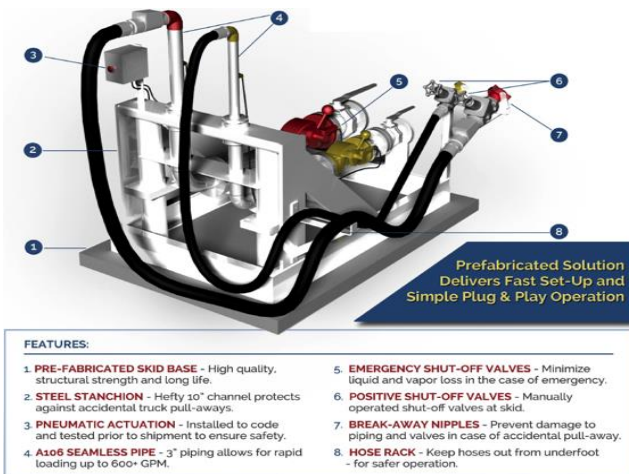

Year	MFG	Capacity	PSI	Serial No. / National Board No.	U1A Data Report
1971	Atlas	30,000	250	ST-1130	Unavailable

**Liquid Transfer Skids** Loading and Unloading solutions with customizable options to include liquid pump, compressor, metering and other instrumentation for all skids. Prefabricated to industry standard and tested in-house to reduce installation time. Skid packages include all of the equipment and installation hardware to allow immediate use, ease of options and built by our industry leading design and manufacturing teams.

**Need help with your project?** Save time and money, TransTech can provide Valve & Instrumentation kit to fit your tank, freight to the project site and full installation. Feel comfortable your project will be installed to the latest NFPA 58 Standard and will fit your needs.