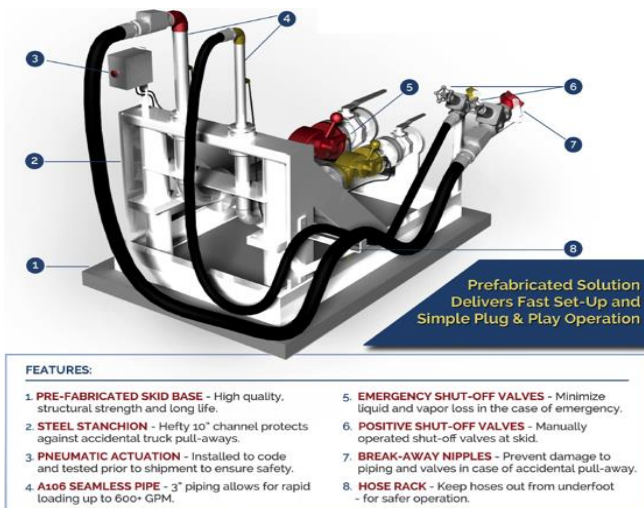

Year	MFG	Capacity	PSI	Serial No. / National Board No.	U1A Data Report
1971	National Butane	14,000	250	24648	Unavailable

Liquid Transfer Skids Loading and Unloading solutions with customizable options to include liquid pump, compressor, metering and other instrumentation for all skids. Prefabricated to industry standard and tested in-house to reduce installation time. Skid packages include all of the equipment and installation hardware to allow immediate use, ease of options and built by our industry leading design and manufacturing teams.

Need help with your project? Save time and money, TransTech can provide Valve & Instrumentation kit to fit your tank, freight to the project site and full installation. Feel comfortable your project will be installed to the latest NFPA 58 Standard and will fit your needs.

Tank Set & Installation! From providing expert engineering assistance in specifying the correct valve and instrumentation, size piers to coordination of freight and offloading - through to site excavation and tank set, we provide a turnkey bulk plant or terminal solution.