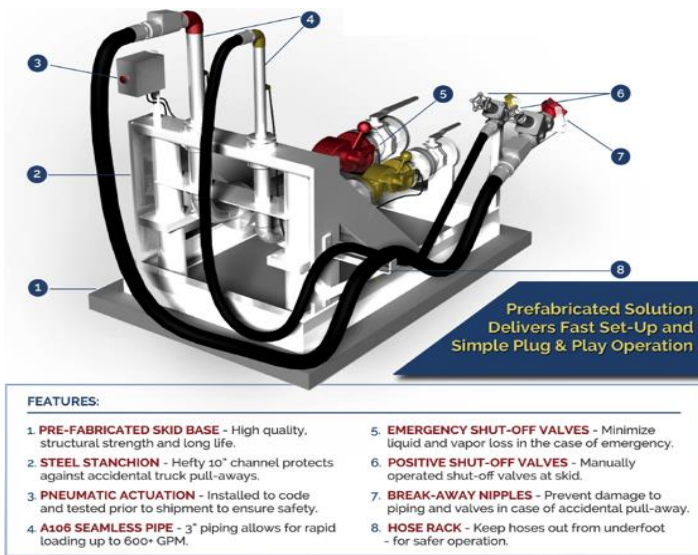

Year	MFG	Capacity	PSI	Serial No. / National Board No.	U1A Data Report
1960	Mississippi	12,000	250	40738 / 1765	Unavailable

Liquid Transfer Skids Loading and Unloading solutions with customizable options to include liquid pump, compressor, metering and other instrumentation for all skids. Prefabricated to industry standard and tested in-house to reduce installation time. Skid packages include all of the equipment and installation hardware to allow immediate use, ease of options and built by our industry leading design and manufacturing teams.

Need help with your project? Save time and money, TransTech can provide Valve & Instrumentation kit to fit your tank, freight to the project site and full installation. Feel comfortable your project will be installed to the latest NFPA 58 Standard and will fit your needs.

Tank Set & Installation! From providing expert engineering assistance in specifying the correct valve and instrumentation, size piers to coordination of freight and offloading - through to site excavation and tank set, we provide a turnkey bulk plant or terminal solution.