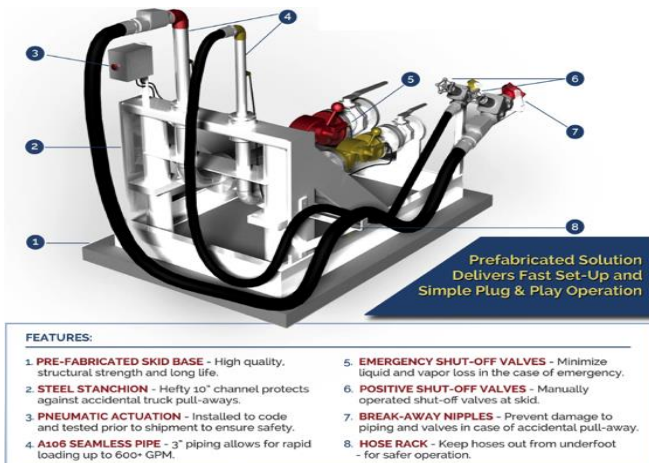

Used 12,000 Gallon Storage Vessel

**Available for Immediate Delivery
LPG/NGL Service**

This tank is located in Rocky Mount, NC

If we do not have a new or used tank or set of matching storage vessels in inventory to suit your needs, we will gladly locate the tanks you need at a competitive price, or we can custom manufacture the tank or set of vessels you require—to your exact specifications.

Year	MFG	Capacity	PSI	Serial No. / National Board No.	U1A Data Report
1965	National Butane	12,000	250	35884	Unavailable