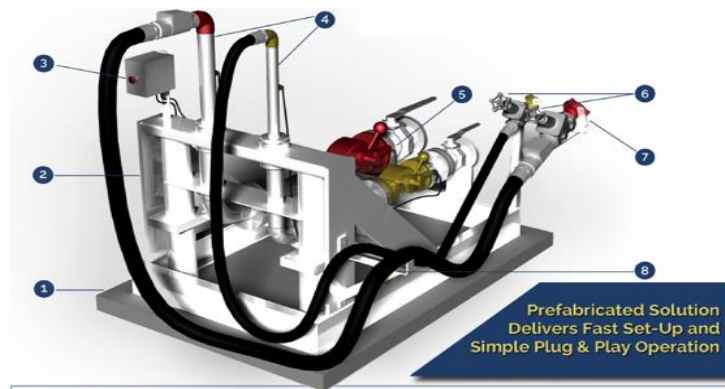

Year	MFG	Capacity	PSI	Serial No. / National Board No.	U1A Data Report
1962	Atlas	12,000	250	155	Unavailable

FEATURES:

- PRE-FABRICATED SKID BASE** - High quality, structural strength and long life.
- STEEL STANCHION** - Hefty 10" channel protects against accidental truck pull-aways.
- PNEUMATIC ACTUATION** - Installed to code and tested prior to shipment to ensure safety.
- A106 SEAMLESS PIPE** - 3" piping allows for rapid loading up to 600+ GPM.
- EMERGENCY SHUT-OFF VALVES** - Minimize liquid and vapor loss in the case of emergency.
- POSITIVE SHUT-OFF VALVES** - Manually operated shut-off valves at skid.
- BREAK-AWAY NIPPLES** - Prevent damage to piping and valves in case of accidental pull-away.
- HOSE RACK** - Keep hoses out from underfoot - for safer operation.

Need help with your project? Save time and money, TransTech can provide Valve & Instrumentation kit to fit your tank, freight to the project site and full installation. Feel comfortable your project will be installed to the latest NFPA 58 Standard and will fit your needs.

Tank Set & Installation! From providing expert engineering assistance in specifying the correct valve and instrumentation, size piers to coordination of freight and offloading - through to site excavation and tank set, we provide a turnkey bulk plant or terminal solution.

TransTech Energy LLC - Tel: (+1)888-206-4563
www.transtechenergy.com

Liquid Transfer Skids Loading and Unloading solutions with customizable options to include liquid pump, compressor, metering and other instrumentation for all skids. Prefabricated to industry standard and tested in-house to reduce installation time. Skid packages include all of the equipment and installation hardware to allow immediate use, ease of options and built by our industry leading design and manufacturing teams.