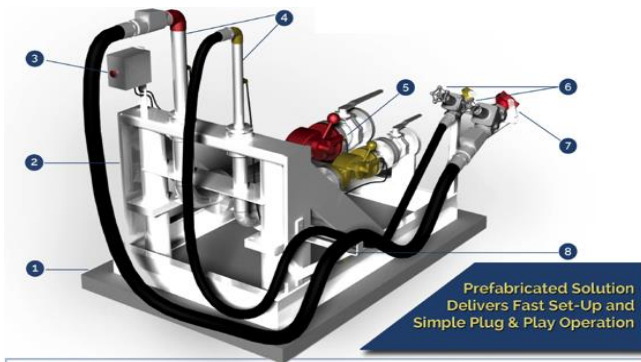

Used 11,240 Gallon Storage Vessel

**Available for Immediate Delivery
LPG/NGL Service**

This tank is located in Rocky Mount, NC

If we do not have a new or used tank or set of matching storage vessels in inventory to suit your needs, we will gladly locate the tanks you need at a competitive price, or we can custom manufacture the tank or set of vessels you require—to your exact specifications.

Year	MFG	Capacity	PSI	Serial No. / National Board No.	U1A Data Report
1947	Mosher Steel	11,240	200	34758	Unavailable

FEATURES:

Liquid Transfer Skids Loading and Unloading solutions with customizable options to include liquid pump, compressor, metering and other instrumentation for all skids. Prefabricated to industry standard and tested in-house to reduce installation time. Skid packages include all of the equipment and installation hardware to allow immediate use, ease of options and built by our industry leading design and manufacturing teams.

Need help with your project? Save time and money, TransTech can provide Valve & Instrumentation kit to fit your tank, freight to the project site and full installation. Feel comfortable your project will be installed to the latest NFPA 58 Standard and will fit your needs.

Tank Set & Installation! From providing expert engineering assistance in specifying the correct valve and instrumentation, size piers to coordination of freight and offloading - through to site excavation and tank set, we provide a turnkey bulk plant or terminal solution.