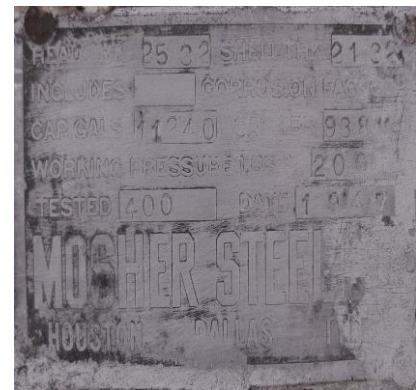

Used 11,240 Gallon Storage Vessel

**Available for Immediate Delivery
LPG/NGL Service**

This tank is located in Rocky Mount, NC

If we do not have a new or used tank or set of matching storage vessels in inventory to suit your needs, we will gladly locate the tanks you need at a competitive price, or we can custom manufacture the tank or set of vessels you require—to your exact specifications.

Year	MFG	Capacity	PSI	Serial No. / National Board No.	U1A Data Report
1947	Mosher Steel	11,240	200	34758	Unavailable

FEATURES:

Liquid Transfer Skids Loading and Unloading solutions with customizable options to include liquid pump, compressor, metering and other instrumentation for all skids. Prefabricated to industry standard and tested in-house to reduce installation time. Skid packages include all of the equipment and installation hardware to allow immediate use, ease of options and built by our industry leading design and manufacturing teams.

Need help with your project? Save time and money, TransTech can provide Valve & Instrumentation kit to fit your tank, freight to the project site and full installation. Feel comfortable your project will be installed to the latest NFPA 58 Standard and will fit your needs.

Tank Set & Installation! From providing expert engineering assistance in specifying the correct valve and instrumentation, size piers to coordination of freight and offloading - through to site excavation and tank set, we provide a turnkey bulk plant or terminal solution.